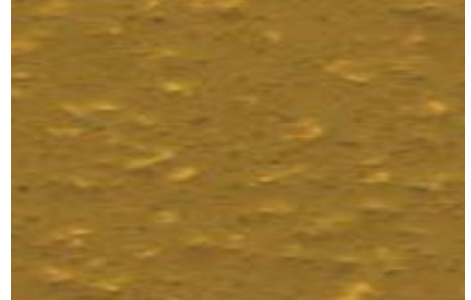

## Remmers Crete RT

**Sand**

**Beige**

**Mustard**

**Grey**

**Dark Grey**

**Graphite**

**Oxide Red**

**Blue**

**Green**

Additional special colours available upon request – please contact Remmers Sales Department

Please note: - The colours shown will be affected by UV light and will discolour over time. These colours are for reference only and are only an approximation of the true colour. The quality, type and settings of the output device used to display this page will also affect the visible colour.