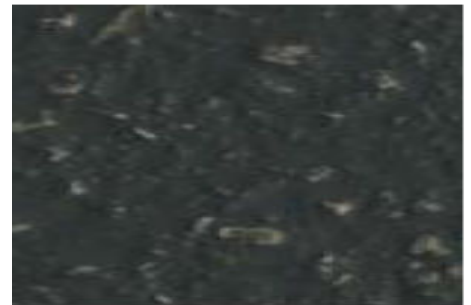

## Remmers Crete HF

**Sand**

**Beige**

**Mustard**

**Grey**

**Dark Grey**

**Graphite**

**Oxide Red**

**Blue**

**Green**

Additional special colours available upon request – please contact Remmers Sales Department

Please note: - The colours shown will be affected by UV light and will discolour over time. These colours are for reference only and are only an approximation of the true colour. The quality, type and settings of the output device used to display this page will also affect the visible colour.